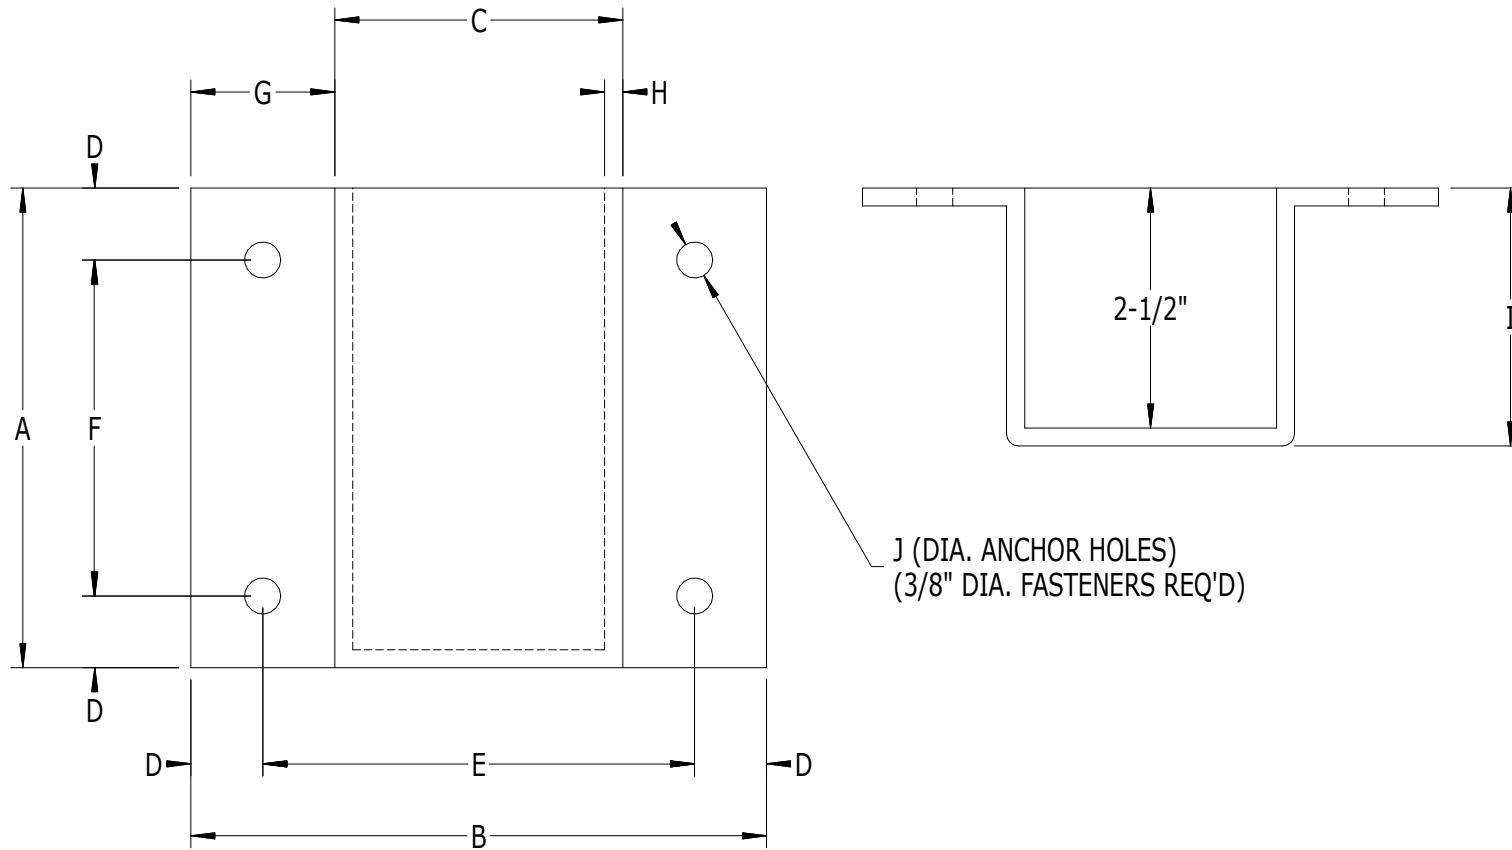

SCALE: 1/2

#975 - SIDE MOUNT BASE FOR 2-1/2" SQ. POST

LABEL	A	B	C	D	E	F	G	H	I	J
DIMENSION	5"	6"	3"	3/4"	4-1/2"	3-1/2"	1-1/2"	3/16"	2-11/16"	13/32"

Superior
Aluminum Products, Inc.