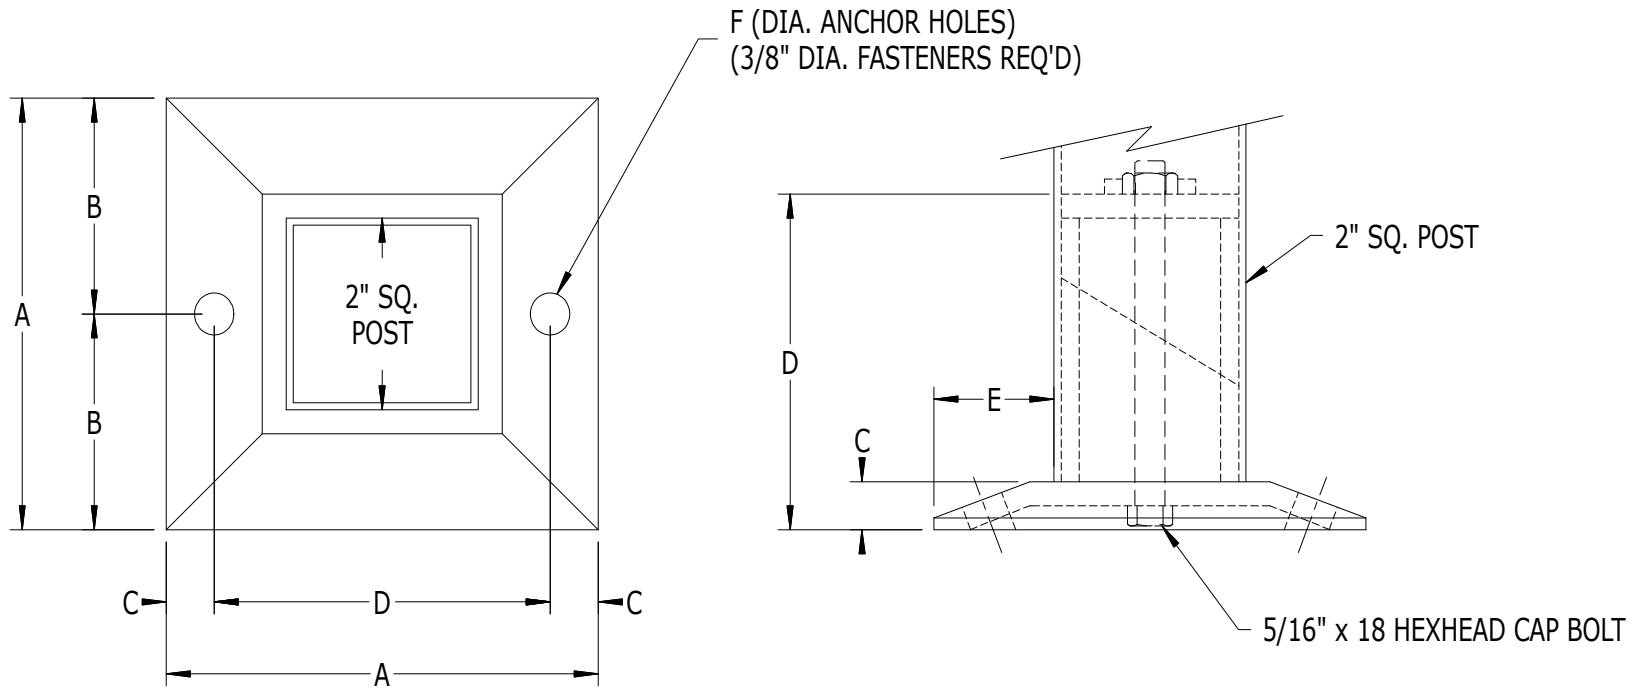

SCALE: 1/2

## **#968 - WEDGE BASE FOR 2" SQ. POST**

LABEL	A	B	C	D	E	F
DIMENSION	4-1/2"	2-1/4"	1/2"	3-1/2"	1-1/4"	7/16"

**Superior**  
Aluminum Products, Inc.