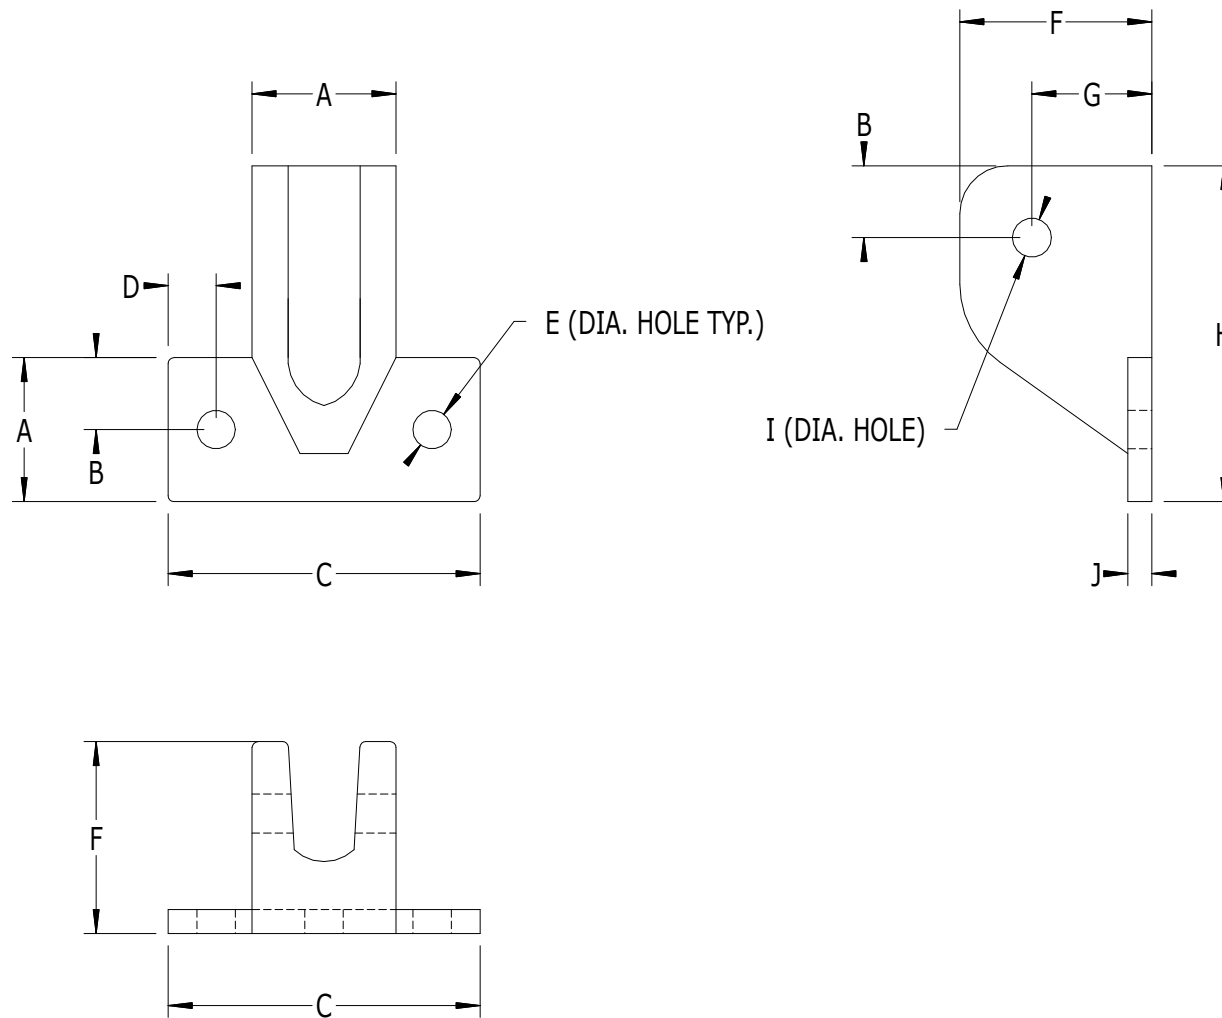

SCALE: 1/1

## **#940B - END BRACKET FOR BOTTOM RAIL**

LABEL	A	B	C	D	E	F	G	H	I	J
DIMENSION	3/4"	3/8"	1-5/8"	1/4"	3/16"	1"	5/8"	1-3/4"	13/64"	1/8"

**Superior**  
Aluminum Products, Inc.