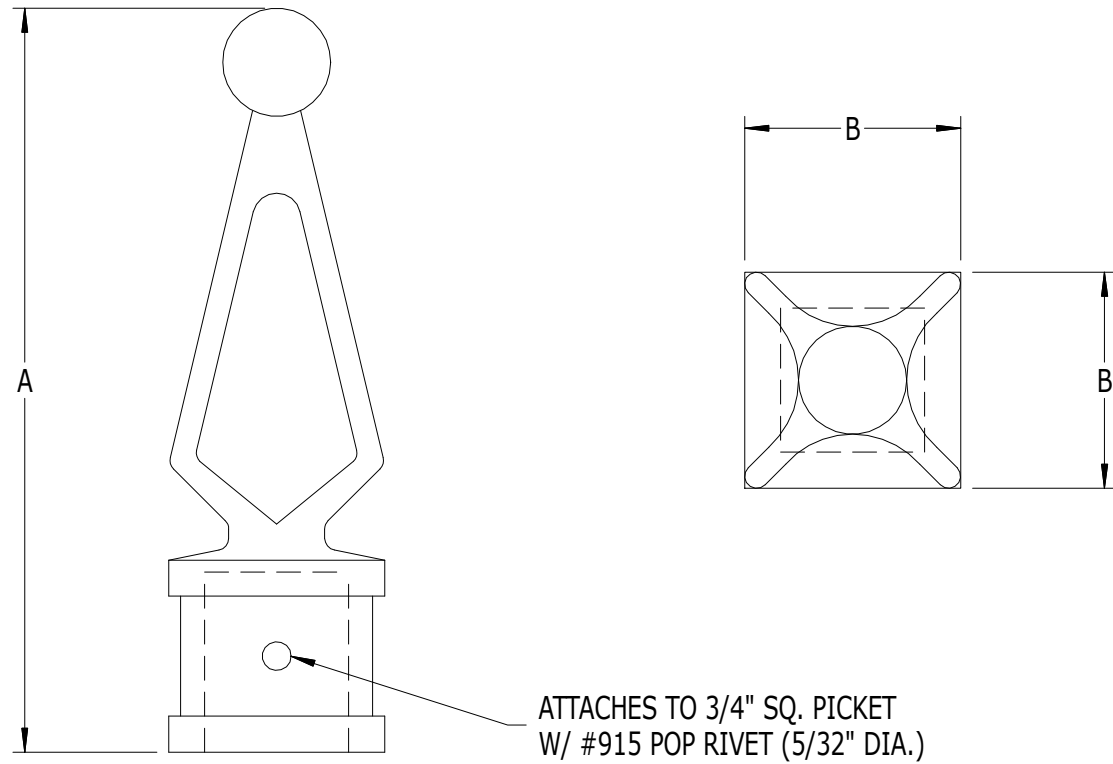

SCALE: 1/1

#930 - 3-7/8" TALL CASR SPEAR FOR 3/4" SQ. PICKET

LABEL	A	B
DIMENSION	3-7/8"	1-1/8"