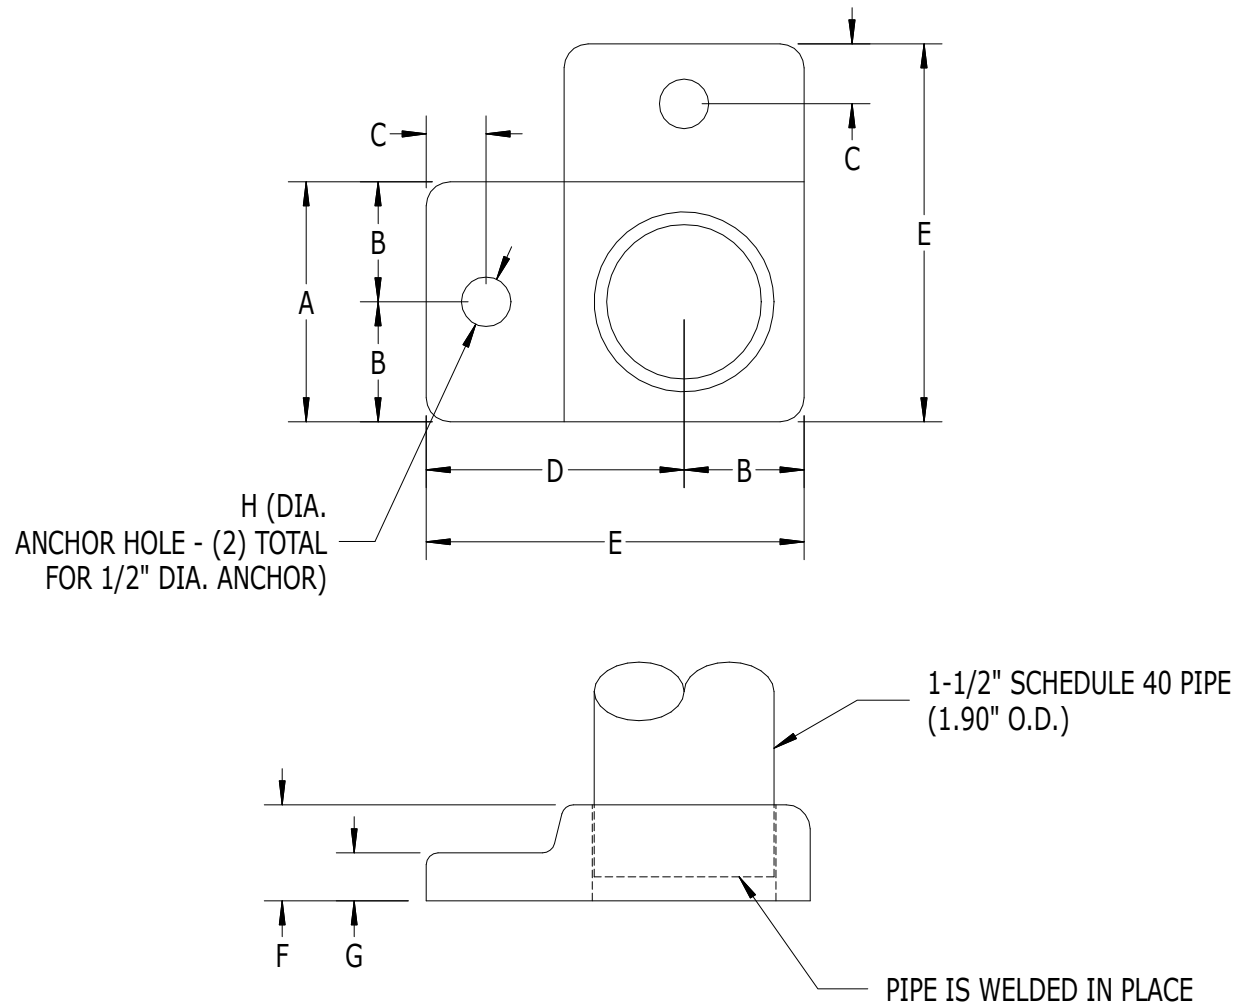

SCALE: 1/2

## #518 - SERIES 500 2-HOLE CORNER BASE

LABEL	A	B	C	D	E	F	G	H
DIMENSION	2-1/2"	1-1/4"	5/8"	2-11/16"	3-15/16"	1"	1/2"	17/32"