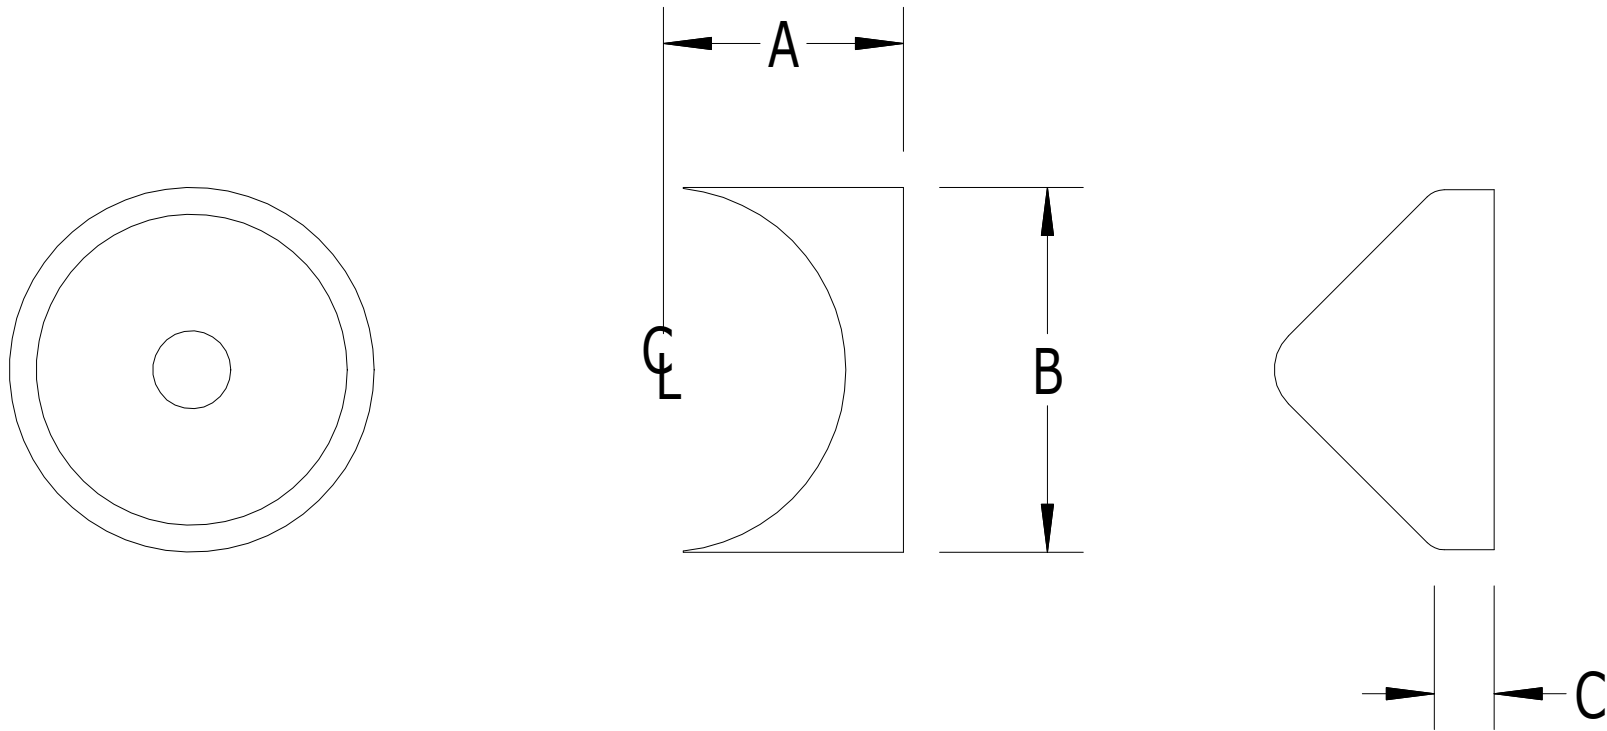

SCALE: 1/1

## **#502 - SERIES 500 MODIFIED PIPE ADAPTER TEE**

LABEL	A	B	C
DIMENSION	1-1/4"	1.90"	5/16"