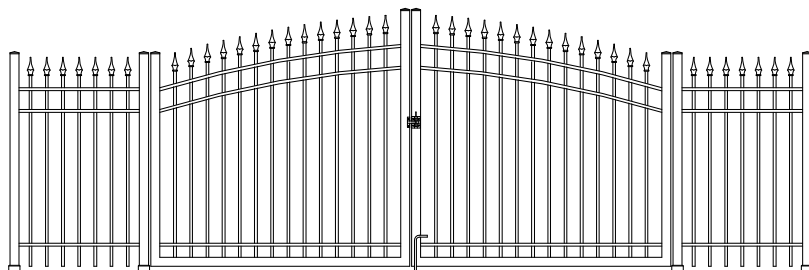

STYLE I

STYLE J

STYLE K

STYLE L

GATE WITH FORMED SPEARS

DOUBLE ARCHED GATE

DOUBLE ARCHED GATE WITH #991 CAST SPEARS

ARCHED GATE