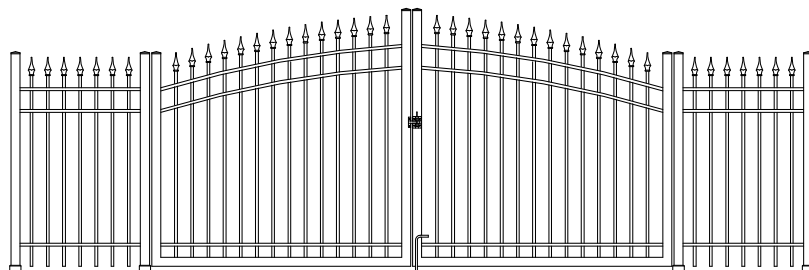

STYLE I

STYLE J

STYLE K

STYLE L

GATE WITH FORMED SPEARS

DOUBLE ARCHED GATE

DOUBLE ARCHED GATE WITH #991 CAST SPEARS

ARCHED GATE