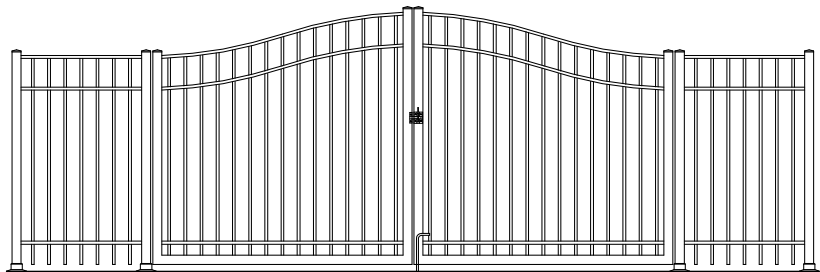

STYLE I

STYLE J

STYLE K

STYLE L

GATE WITH FORMED SPEARS

DOUBLE ARCHED GATE

DOUBLE ARCHED GATE WITH #991 CAST SPEARS

ARCHED GATE